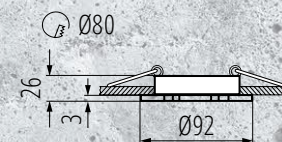

IP20

Lighting fixture angle adjustment 30°

**light source not included*

SEIDY CT-DT050

SEIDY CT-DTL50

SEIDY CT-DTL250

Kanlux

Kanlux SEIDY