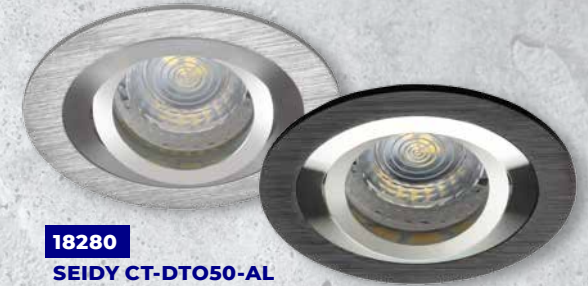

Kanlux

Kanlux SEIDY

18280
SEIDY CT-DTO50-AL

18288
SEIDY CT-DTO50-B