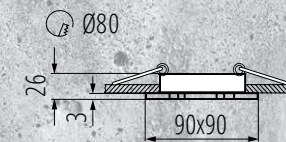

SEIDY CT-DTL50