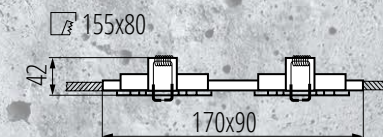

IP20

Lighting fixture angle adjustment 30°

**light source not included*

SEIDY CT-DT050

SEIDY CT-DTL50

SEIDY CT-DTL250

Kanlux

Kanlux SEIDY